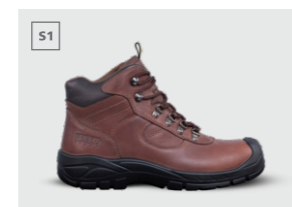

CODEFX2-S | SIZES2 13
FX2 SAFETY SHOE

CODEFX2-CB-S1P | SIZES3 13
FX2 CHELSEA BOOT

CODEFX2-CB-BR | SIZES3 13
FX2 CHELSEA BOOT

CODERE304-BK | SIZES3 13
HIKER HI

CODERE304 | SIZES2 14
HIKER HI

CODERE303-BK | SIZES3 13
HIKER LO