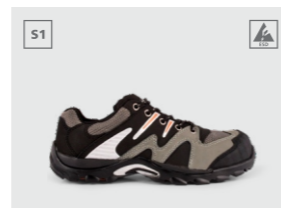

REBEL

SAFETY GEAR

PREMIUM RANGE

CODERE942 | SIZES5 13
LIGHT INDUSTRIAL

CODERE0808 | SIZES4 13
ENDURO-MAX

CODERE316 | SIZES4 13
DYNAPRO

CODERE424-BK | SIZES4 13
EXPEDITION HI

CODERE424-BR | SIZES4 13
EXPEDITION HI

CODERE425-BK | SIZES4 13
EXPEDITION LO

CODERE506-BK | SIZES4 13
CLASSIC WORK BOOT

CODERE506-BK-NST | SIZES4 13
CLASSIC WORK BOOT

CODERE204-BR | SIZES4 13
CLASSIC WORK BOOT

CODERE204-BR-NST | SIZES4 13
CLASSIC WORK BOOT