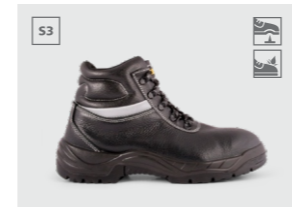

CODERE608-S3 | SIZES4 13
S3 TECHNICAL BOOT