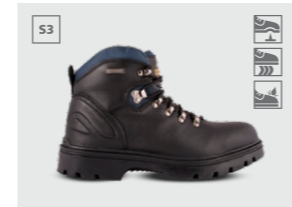

CODERE210-S3 | SIZES4 13
CHEMITRAK S3 BOOT