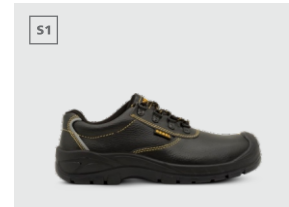

CODERE651-BR | SIZES4 13
HAVOC BROWN

CODERE420-BR | SIZES4 13
HI TOP BROWN BOOT

CODERE420-BK | SIZES4 13
HI TOP BLACK BOOT

CODERE429-CH | SIZES4 13
LO TOP SAFETY SHOE

CODERE429-BK | SIZES4 13
LO TOP BLACK SAFETY SHOE

LADIES RANGE

CODERE129 | SIZES2 8
NALA

CODERE682 | SIZES2 8
IMAN

CODERE974 | SIZES2 8
ZARI

CODERE940 | SIZES2 8
THULI

CODERE683 | SIZES2 8
KITO

CODERE941 | SIZES2 8
LIGHT INDUSTRIAL

TRADITIONAL RANGE

CODERE811 | SIZES2 16
CHUKKA BOOT

CODERE811-BR | SIZES2 15
CHUKKA BOOT

CODERE380 | SIZES2 14
CHUKKA SHOE

CODERE128 | SIZES3 14
KONTRAKTA BOOT

CODERE128-S | SIZES3 13
KONTRAKTA SHOE

CODEFX2-S1P | SIZES2 14
FX2 SAFETY BOOT