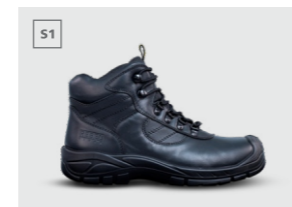

CODERE811 | SIZES2 16
CHUKKA BOOT

CODERE811-BR | SIZES2 15
CHUKKA BOOT

CODERE380 | SIZES2 14
CHUKKA SHOE

CODERE128 | SIZES3 14
KONTRAKTA BOOT

CODERE128-S | SIZES3 13
KONTRAKTA SHOE

CODEFX2-S1P | SIZES2 14
FX2 SAFETY BOOT

CODEFX2-S | SIZES2 13
FX2 SAFETY SHOE

CODEFX2-CB-S1P | SIZES3 13
FX2 CHELSEA BOOT

CODEFX2-CB-BR | SIZES3 13
FX2 CHELSEA BOOT

CODERE304-BK | SIZES3 13
HIKER HI

CODERE304 | SIZES2 14
HIKER HI

CODERE303-BK | SIZES3 13
HIKER LO