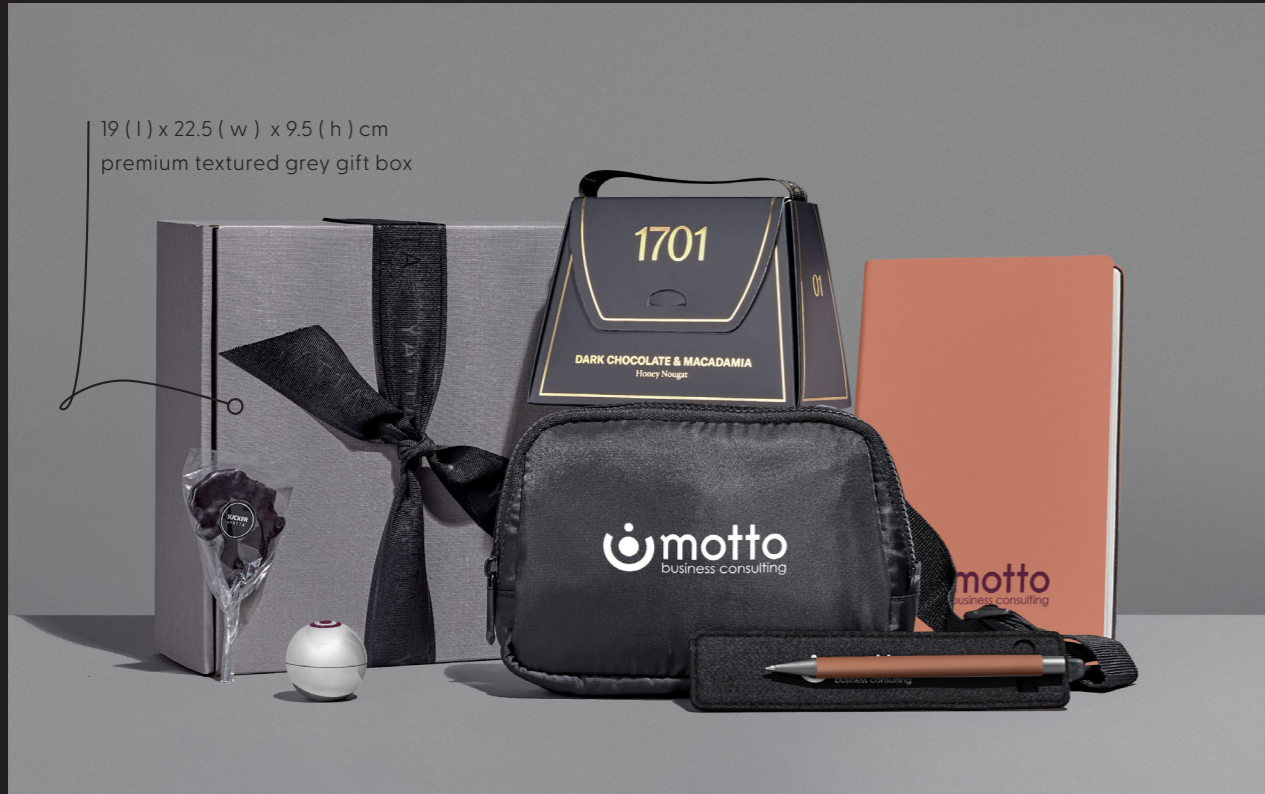

altitude glamourette
 mirror & lip balm

africa shaped
 sucker - 30g

1701 dark chocolate & macadamia
 honey nougat handbag - 140g

YATTA SIMPLE LUXURIES HAMPER

GH-YT-36-B

19 (l) x 22.5 (w) x 9.5 (h) cm
premium textured grey gift box

The Simple Luxuries Hamper offers a refined blend of usefulness and sophistication. The collection is made up of stylish essentials that add a touch of elegance to daily life, combining classic charm with modern functionality. A gift for those who appreciate understated luxury.