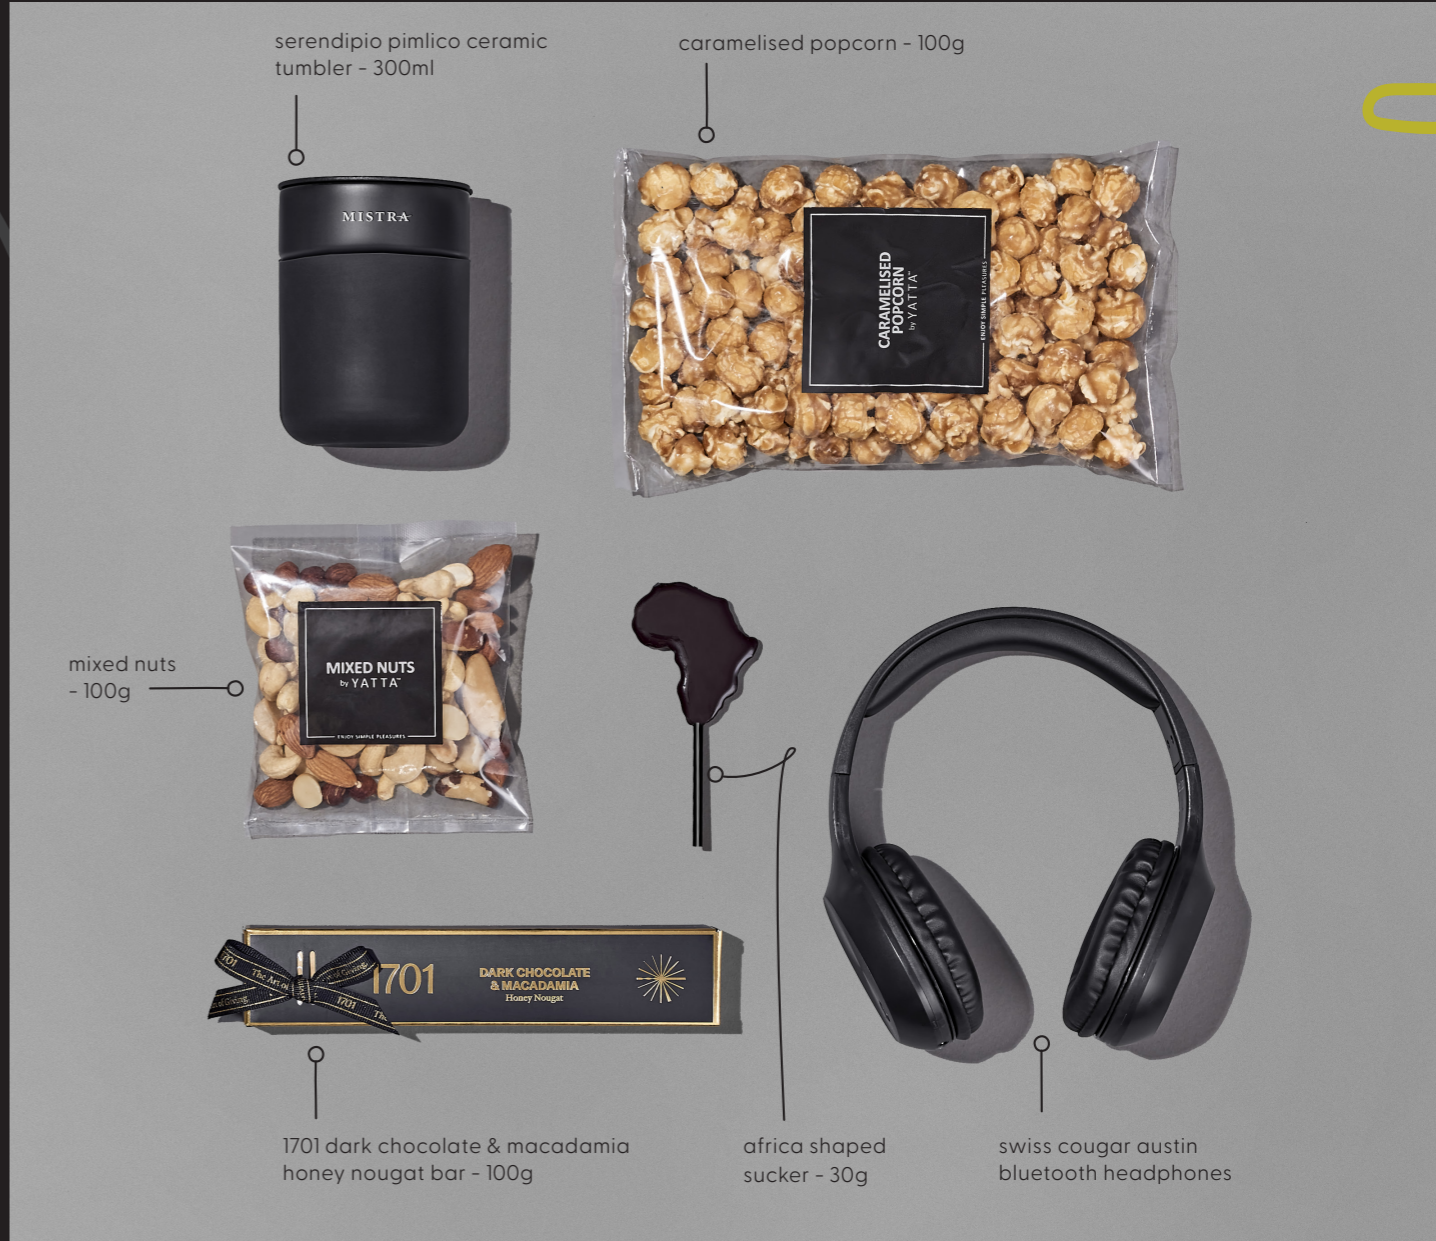

INSIDE YOUR YATTA HAMPER