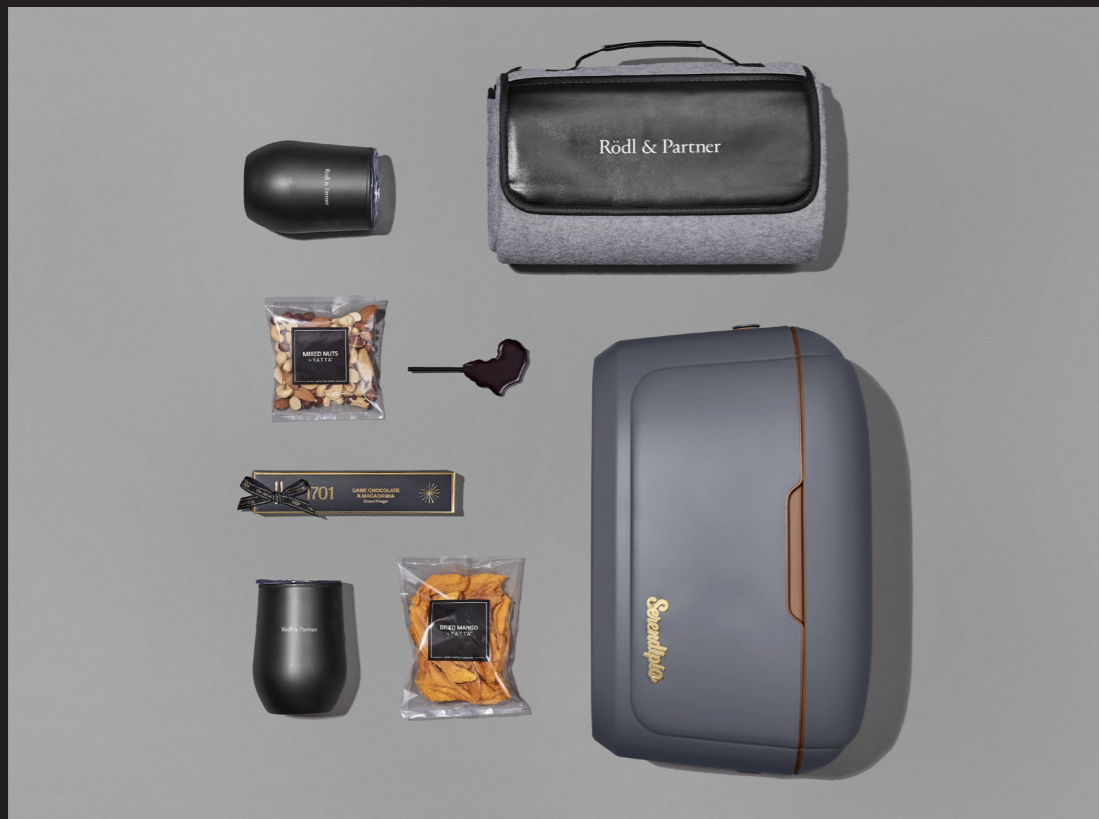

1701 belgian chocolate
chip biscuits - 200g

africa shaped
sucker - 30g

dried mango
- 100g

GH-YT-45-B
**YATTA LAVISH
 LEISURE HAMPER**

Elevate outdoor adventures with the Lavish Leisure Hamper, created for the trendy explorer who values style and class. This gift is more than just practical, it is a celebration of elegance and enjoyment, making every outdoor moment a beautiful experience. Whether a relaxing picnic or a stylish outing, this hamper ensures that life's adventures are always accompanied by a touch of sophistication.