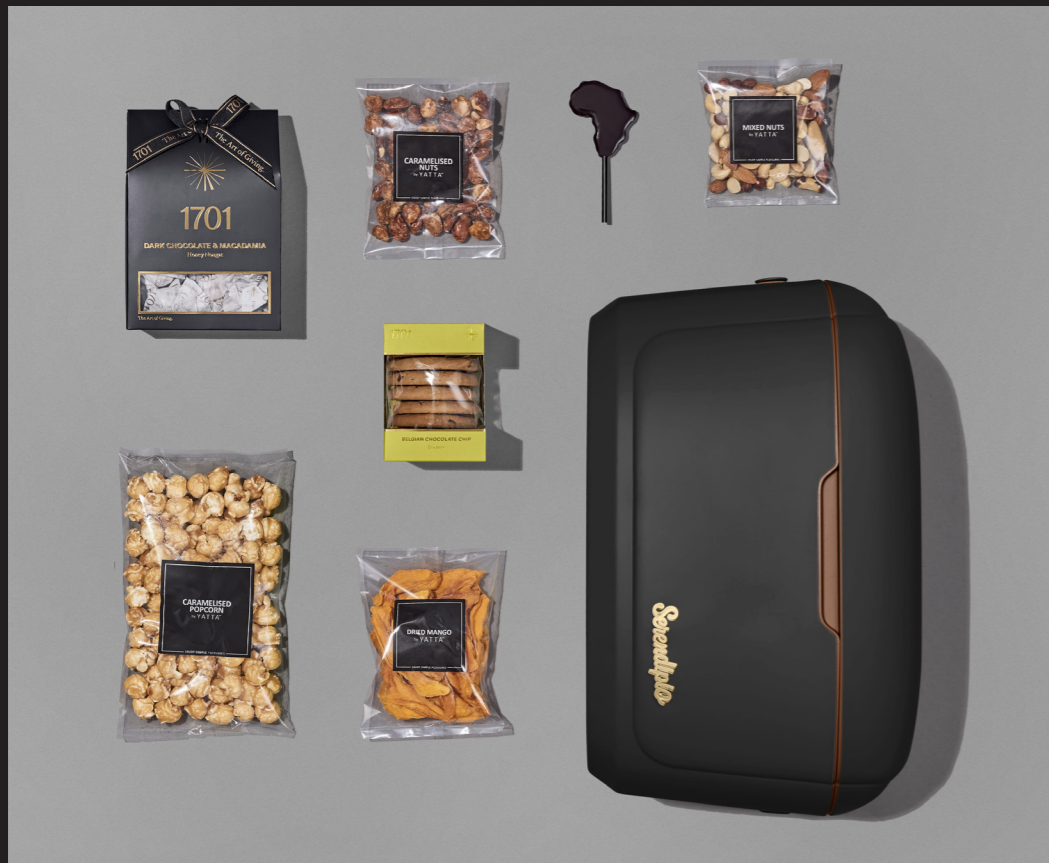

hamper contents are presented in an elegant drawstring bag and then packaged into a luxury felt gift bag

INSIDE YOUR YATTA HAMPER

GH-YT-46-B
**YATTA SOPHISTICATED
 SOIREE HAMPER**

The Sophisticated Soiree Hamper is designed to combine functionality with flair, as it turns every outing into a chic and memorable experience. Perfect for those who appreciate both luxury and adventure, this hamper ensures that life's outdoor moments are as refined as they are enjoyable. Embrace elegance and sophistication in the great outdoors.

africa shaped sucker - 30g

mixed nuts - 100g

dried mango - 100g

serendipio madison stainless steel tumbler - 350ml

YATTA ELEGANT ESCAPE HAMPER

GH-YT-47-B

hamper contents are presented in an elegant drawstring bag and then packaged into a luxury felt gift bag

The Elegant Escape Hamper is a sophisticated blend of style and luxury designed for the trendy adventurer. Elevate your adventures with a hamper that ensures you enjoy the great outdoors with unmatched elegance and flair.