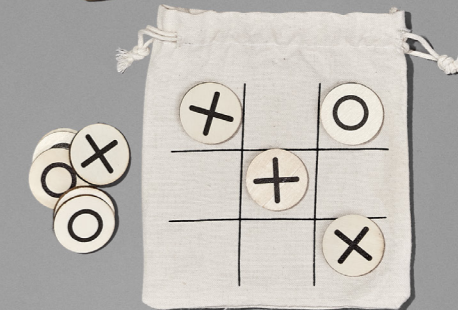

hamper contents are presented in an elegant drawstring bag and then packaged into a luxury felt cooler bag

Discover refined indulgence with the Deluxe Delicacies Hamper. This luxurious set combines chic practicality with delightful snacking and a touch of playful elegance. An ideal gift for anyone who appreciates both sophistication, fun and stylish dining on the go.

INSIDE YOUR YATTA HAMPER

1701 dark chocolate & macadamia honey nougat box - 160g

africa shaped sucker - 30g

okiyo moshi glass & bamboo lunch box

caramelised popcorn - 100g

okiyo wabi-sabi glass water bottle - 500ml

okiyo nakama bamboo cutlery set

altitude cabala xoxo set

YATTA GOURMET GOODIES HAMPER

GH-YT-19-B

19 (l) x 12 (w) x 35 (h) cm
eco-friendly rPET felt cooler bag

Indulge in the art of fine living with the Gourmet Goodies Hamper. An ideal gift for someone who appreciates a touch of sophistication and a dash of indulgence. This hamper will transform any occasion into a celebration of taste and elegance. Make every moment a gourmet delight.