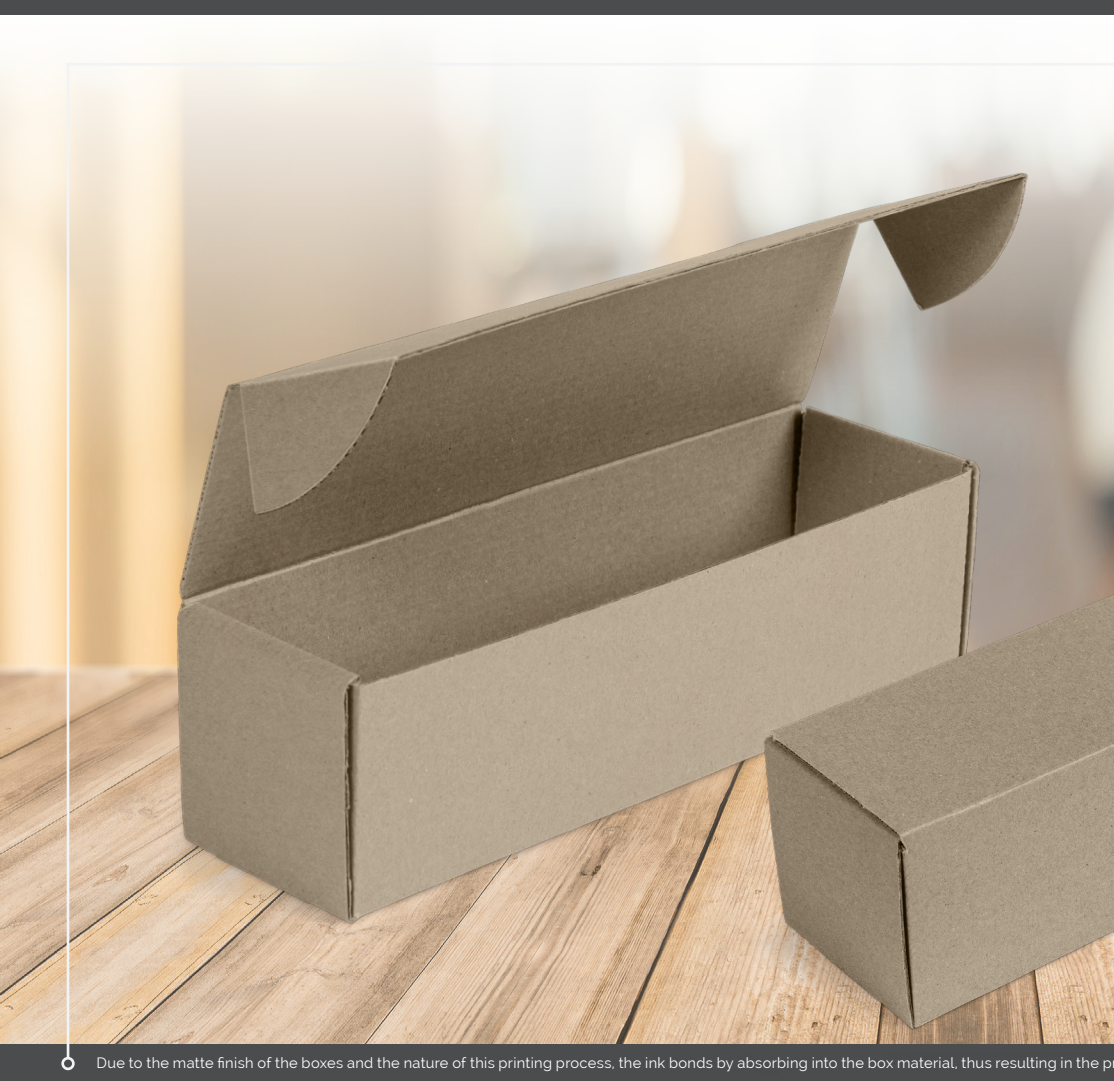

PG-AM-398

BIANCA BOTTLE GIFT BOX

- **Size:** 26 (l) x 7.2 (w) x 7.2 (h)
- **Material:** 1.2mm E flute corrugated board
- **Description:** natural colour outer layer and natural colour inner layer • foldable cardboard gift box
- **Price Includes:** Digital Custom Packaging (DCP)