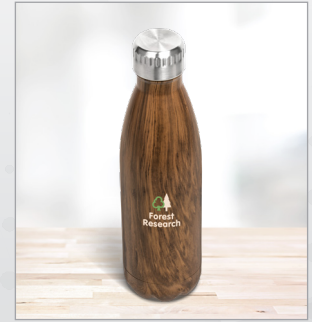

GF-AM-865-B
WOODBURY BOTTLE IN
BIANCA CUSTOM GIFT BOX

BN